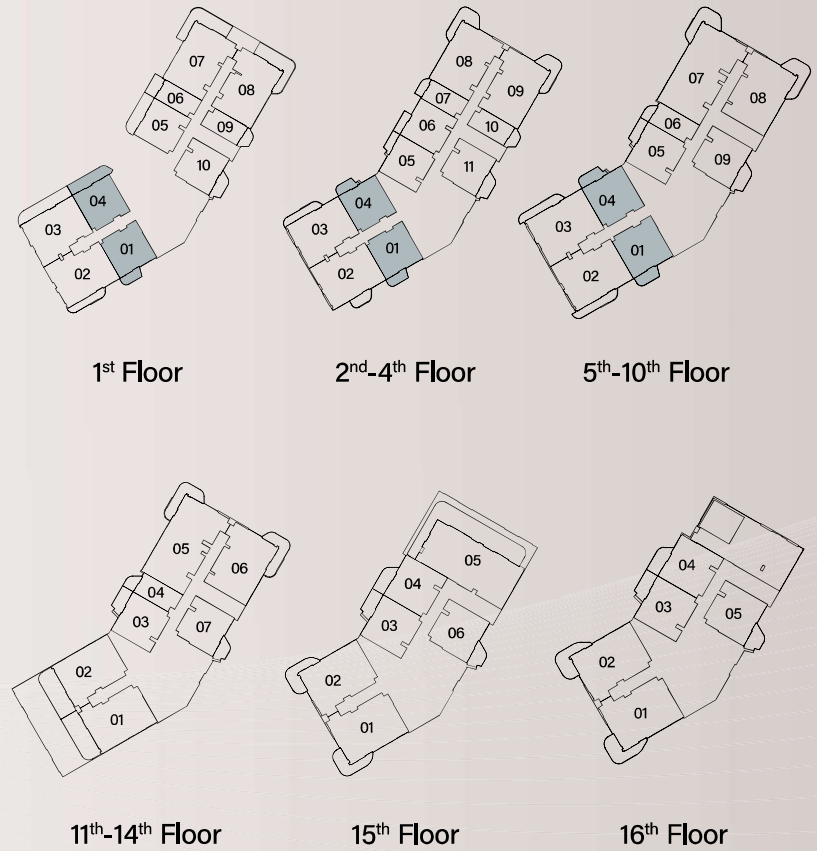

# 1 - BEDROOM TYPE B

Balcony shape shown is indicative and may vary per floor

Internal Living Area : **711.06 sq. ft.**

Outdoor Living Area : **80.62 sq. ft.**

Total Living Area : **791.69 sq. ft.**