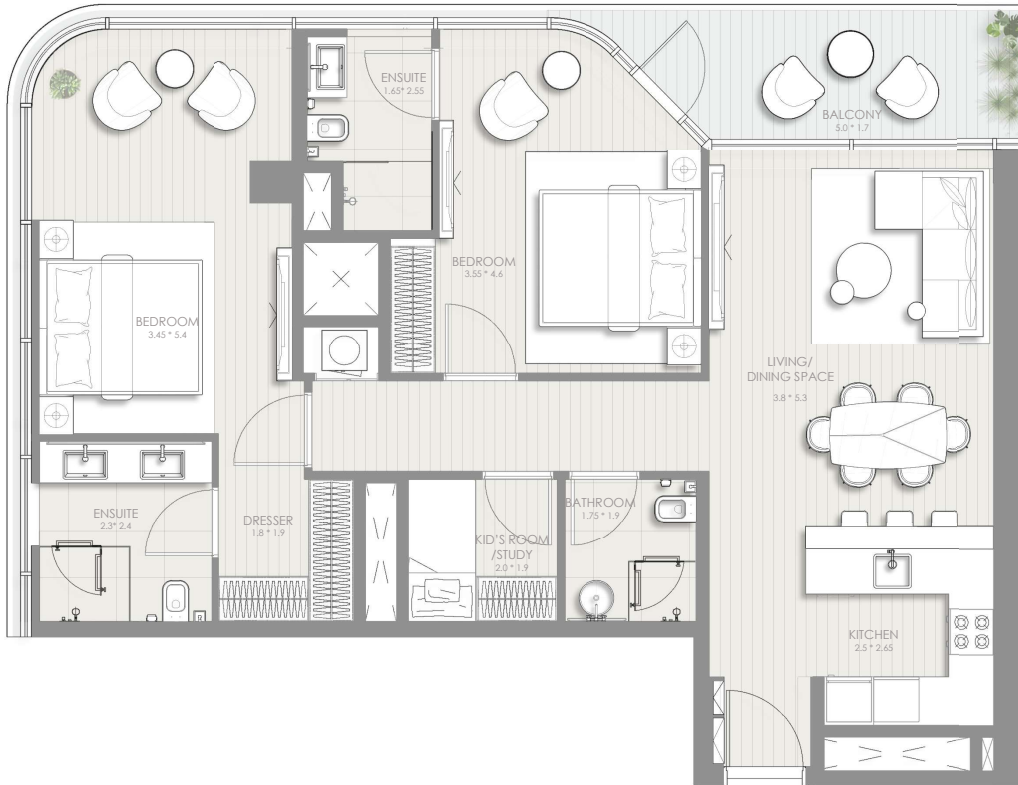

SOL LUXE
RESIDENTIAL & COMMERCIAL

UNIT PLAN

2 BED_TYPE 1

	SQ.M	SQ.FT
INTERNAL AREA	102.92	1107.82
EXTERNAL AREA	8.57	92.25
TOTAL AREA	111.49	1200.07

RESIDENTIAL LEVEL TYPE 01 (LEVEL 40)

RESIDENTIAL LEVEL TYPE 01 (LEVEL 33 - LEVEL 39, LEVEL 41 - LEVEL 60)