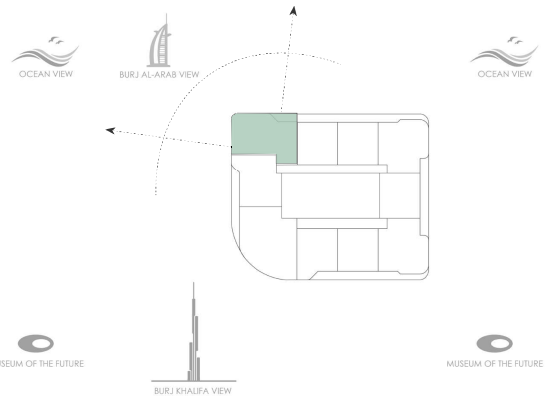

SOL LUXE
RESIDENTIAL & COMMERCIAL

UNIT PLAN

2 BED_TYPE 1

	SQ.M	SQ.FT
INTERNAL AREA	102.92	1107.82
EXTERNAL AREA	8.57	92.25
TOTAL AREA	111.49	1200.07

RESIDENTIAL LEVEL TYPE 01 (LEVEL 40)

RESIDENTIAL LEVEL TYPE 01 (LEVEL 33 - LEVEL 39, LEVEL 41 - LEVEL 60)