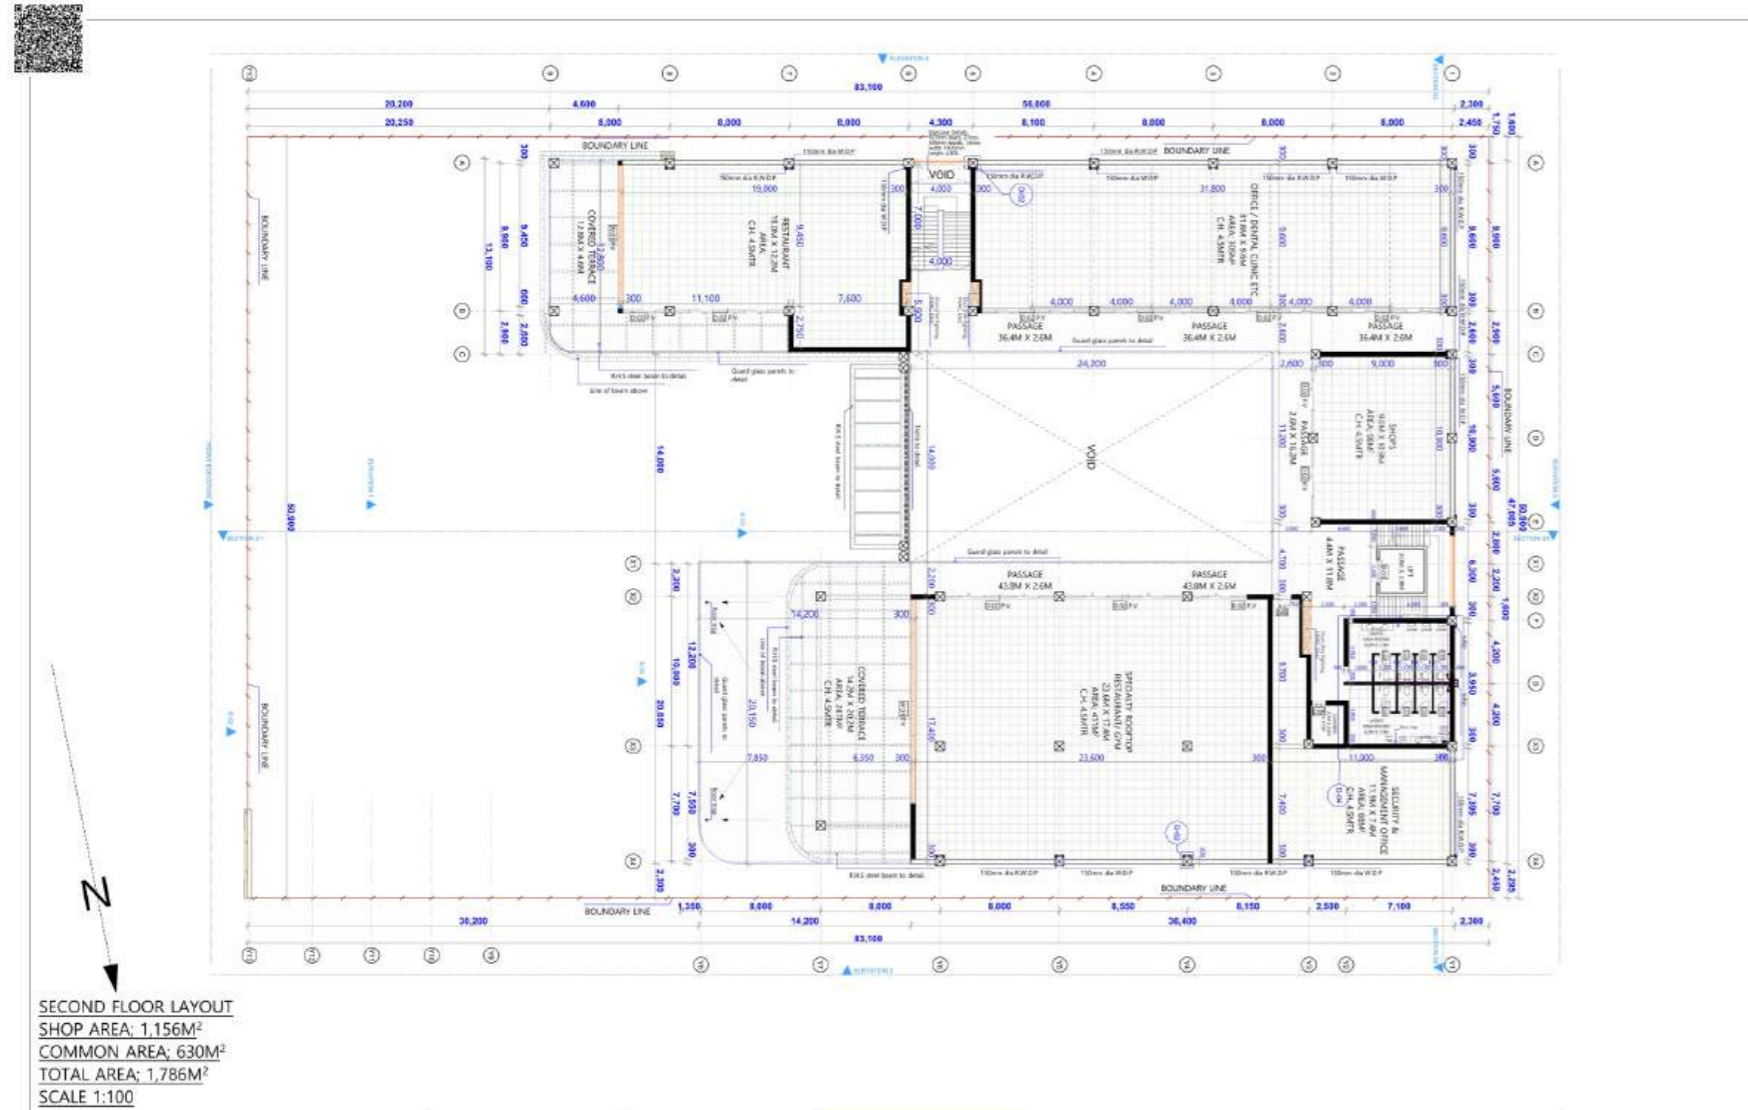

FLOOR PLANS

GROUND FLOOR

FIRST FLOOR

SECOND FLOOR

ROOF TERRACE

SITE LAYOUT
 AREA; 1,732 M²
 PLOT AREA; 4,250 M²
 SCALE 1:100

SITE PLAN

HOOKWOOD SQUARE