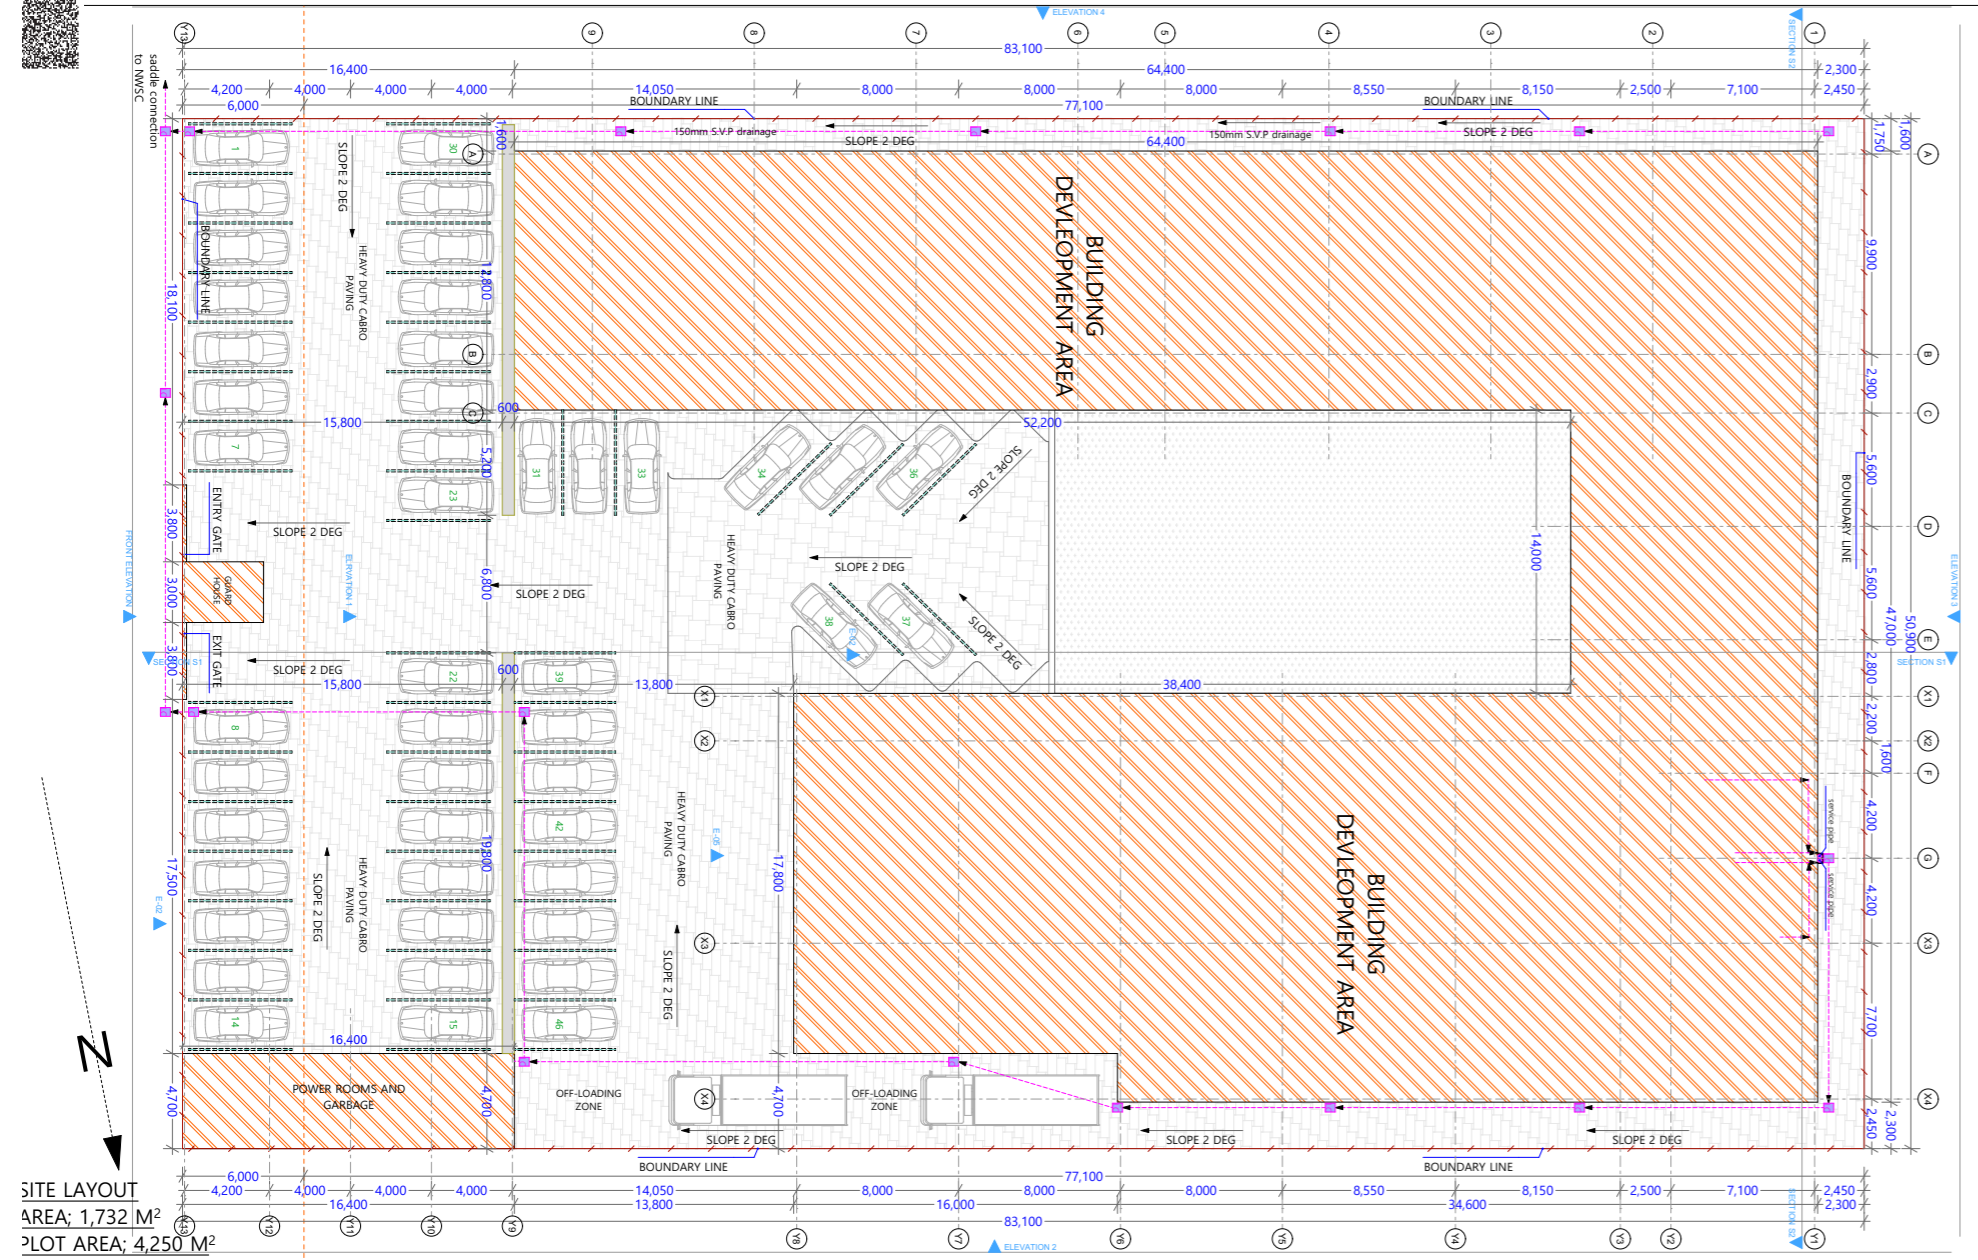

FLOOR PLANS

GROUND FLOOR

FIRST FLOOR

SECOND FLOOR

ROOF TERRACE

SITE LAYOUT
 AREA; 1,732 M²
 PLOT AREA; 4,250 M²
 SCALE 1:100

SITE PLAN

HOOKWOOD SQUARE