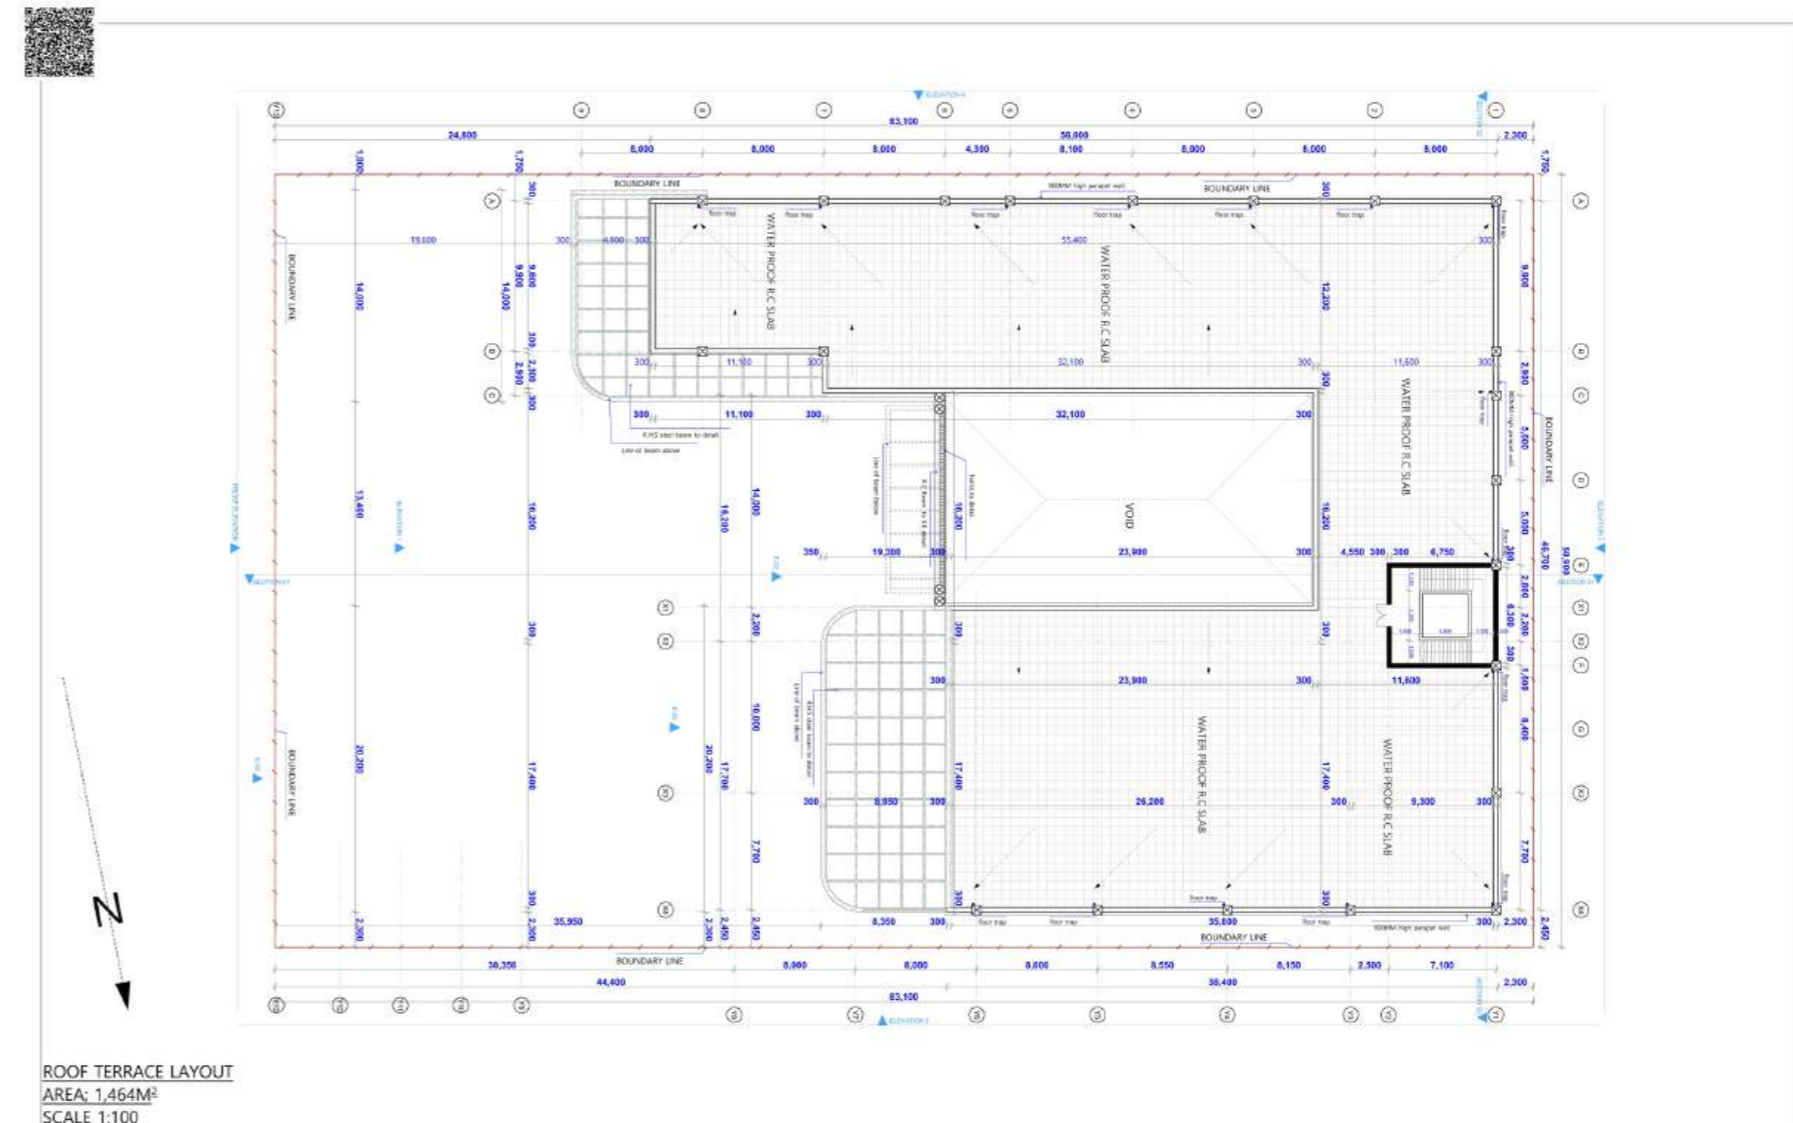

FLOOR PLANS

GROUND FLOOR

FIRST FLOOR

SECOND FLOOR

ROOF TERRACE

SITE LAYOUT
 AREA; 1,732 M²
 PLOT AREA; 4,250 M²
 SCALE 1:100

SITE PLAN

HOOKWOOD SQUARE