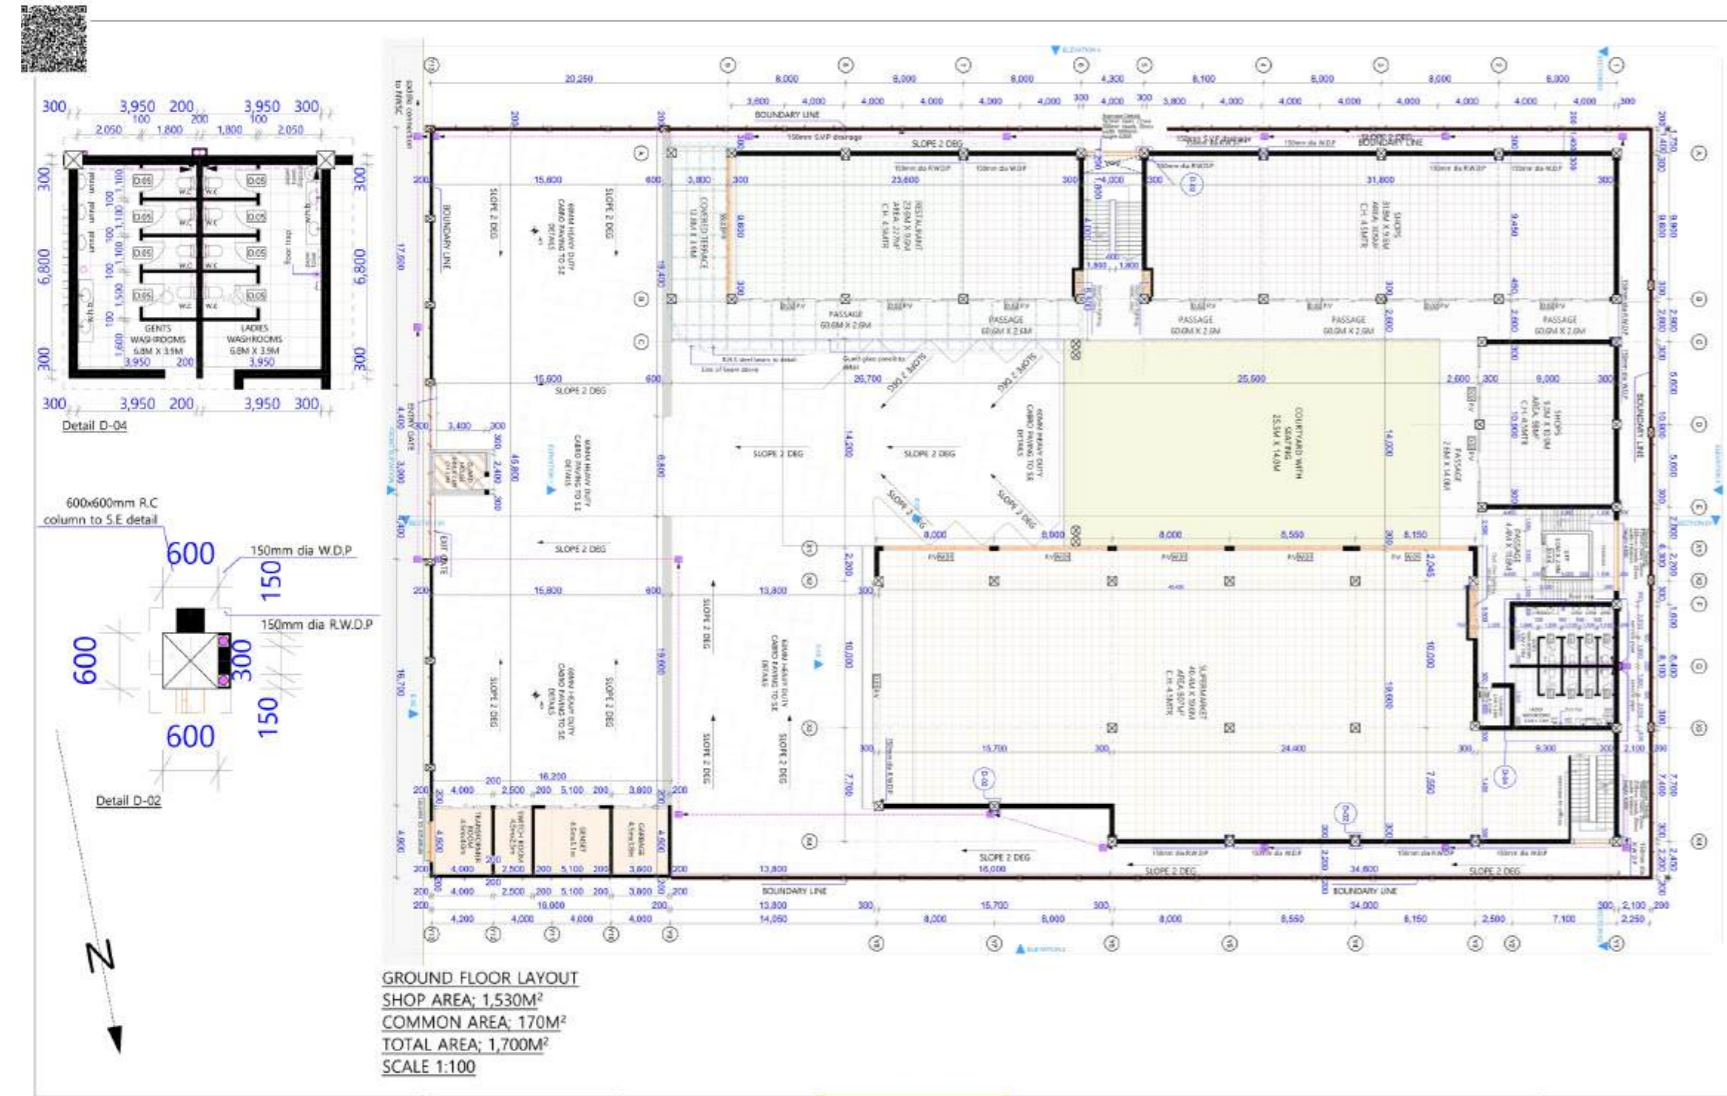

FLOOR PLANS

GROUND FLOOR

FIRST FLOOR

SECOND FLOOR

ROOF TERRACE

SITE LAYOUT
 AREA; 1,732 M²
 PLOT AREA; 4,250 M²
 SCALE 1:100

SITE PLAN

HOOKWOOD SQUARE