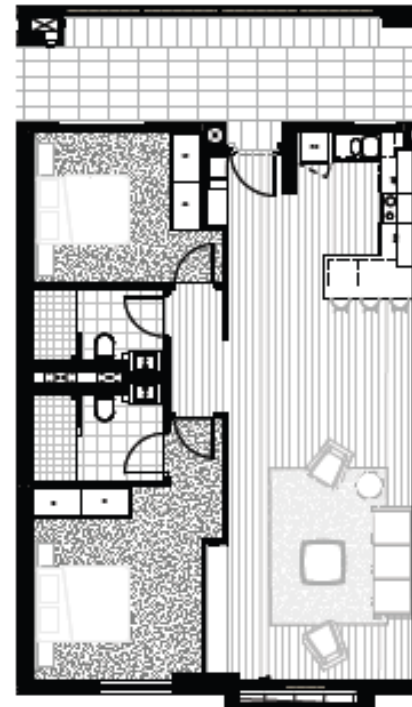

UNIT TYPE K

2 BED UNIT - GARDEN VIEW - 1:100

UNIT 88.72 m²

LIVING ROOM 3.7 x 7.8 m

KITCHEN 2.3 x 3.4 m

MASTER BEDROOM 3.5 x 3.9 m

EN - SUITE 2.7 x 1.8 m

BEDROOM/STUDY 3.5 x 3.1 m

BATHROOM 2.7 x 1.5 m

**QUADRANT
GARDENS**
CLAREMONT, CAPE TOWN