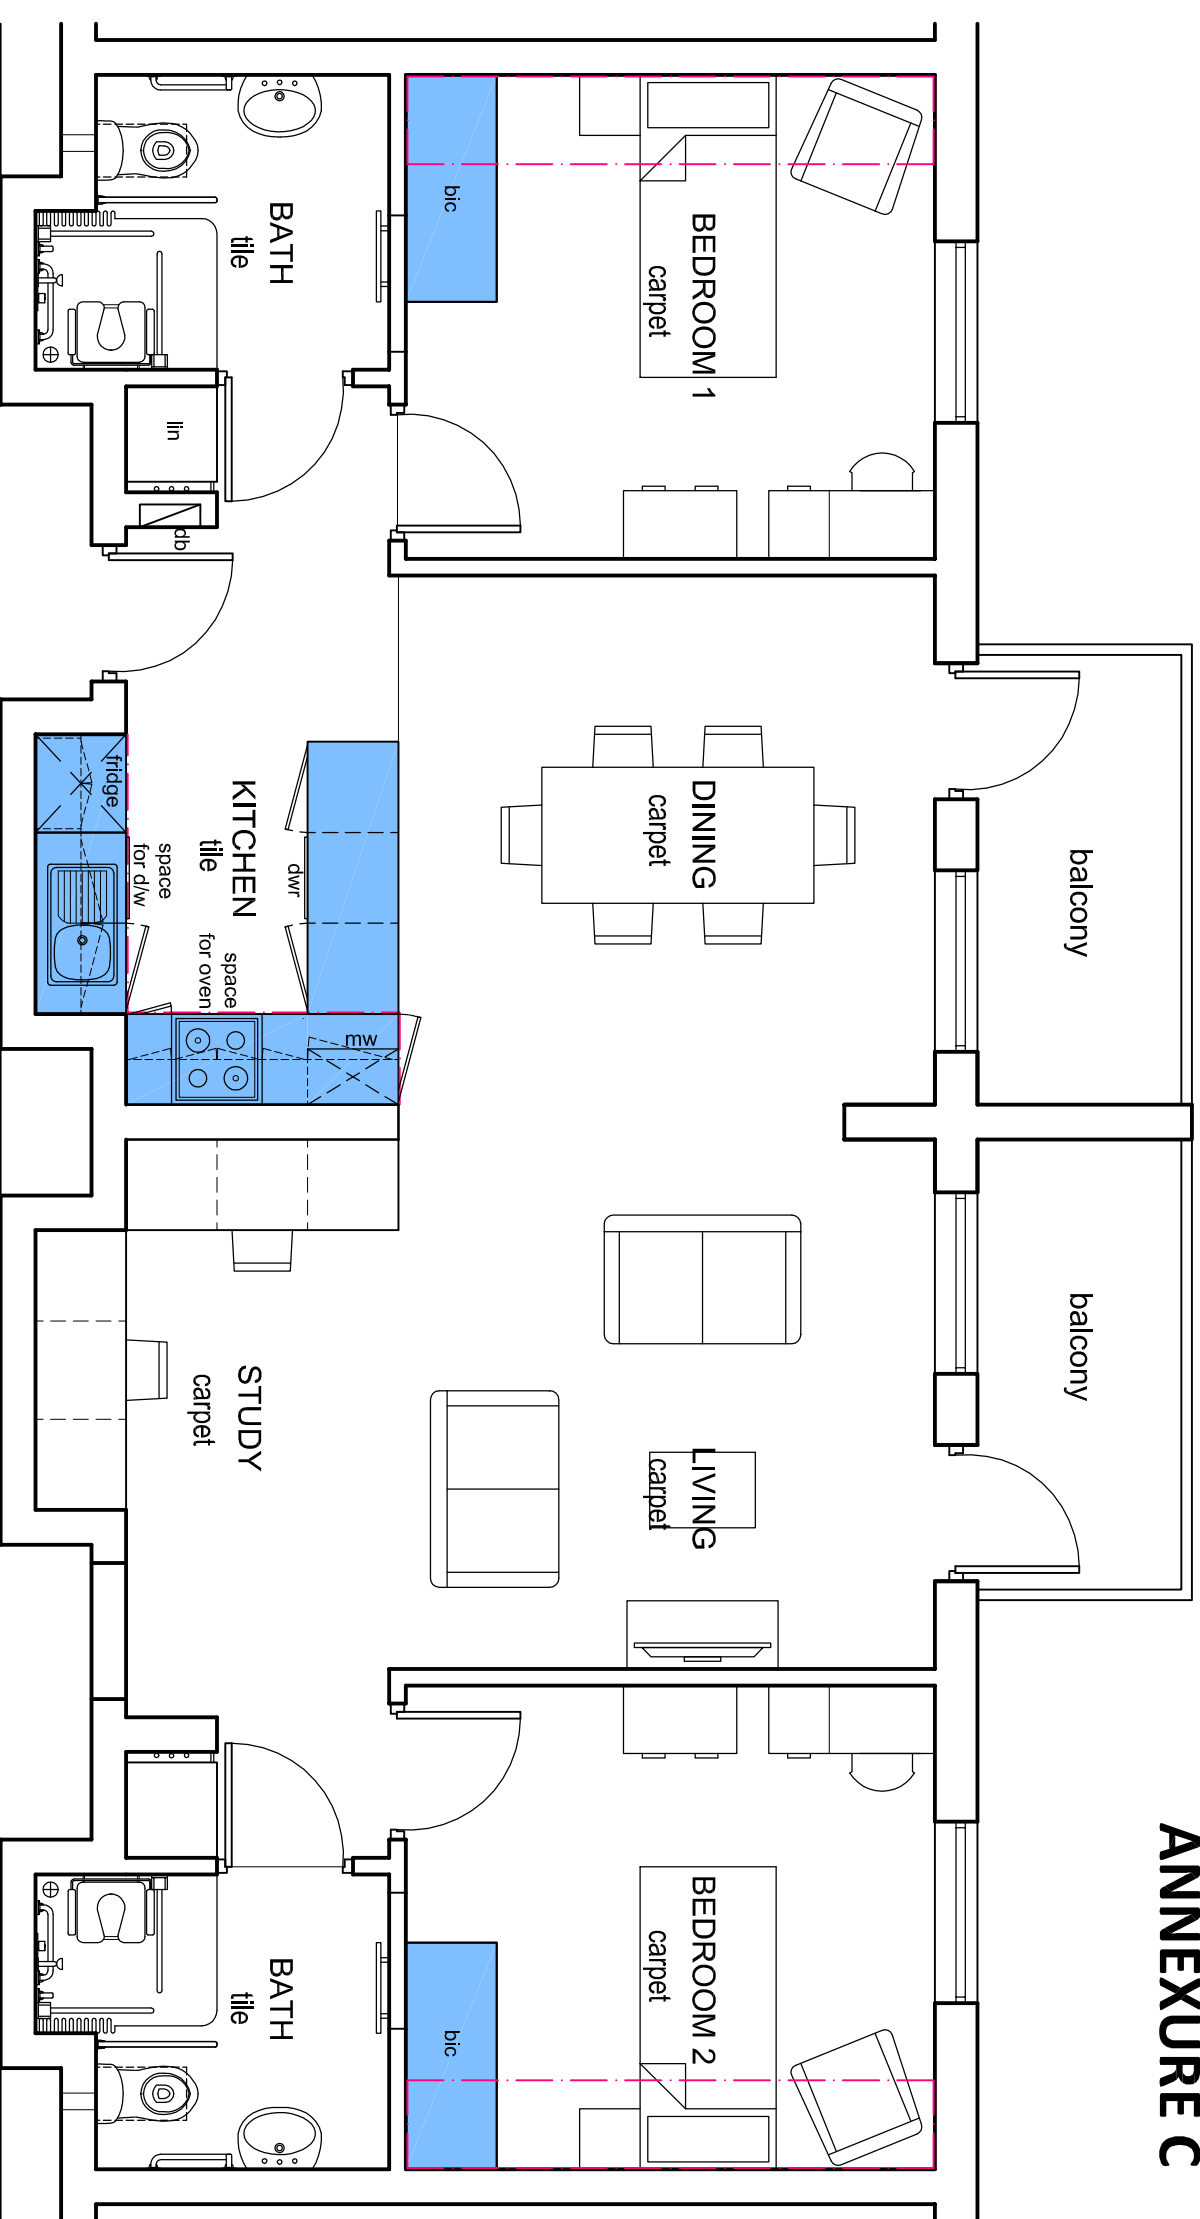

ANNEXURE C

UNIT D DOUBLE: 2 BEDROOM APARTMENT

With assisted living aids

Unit : 84m²

Balcony: 10m²